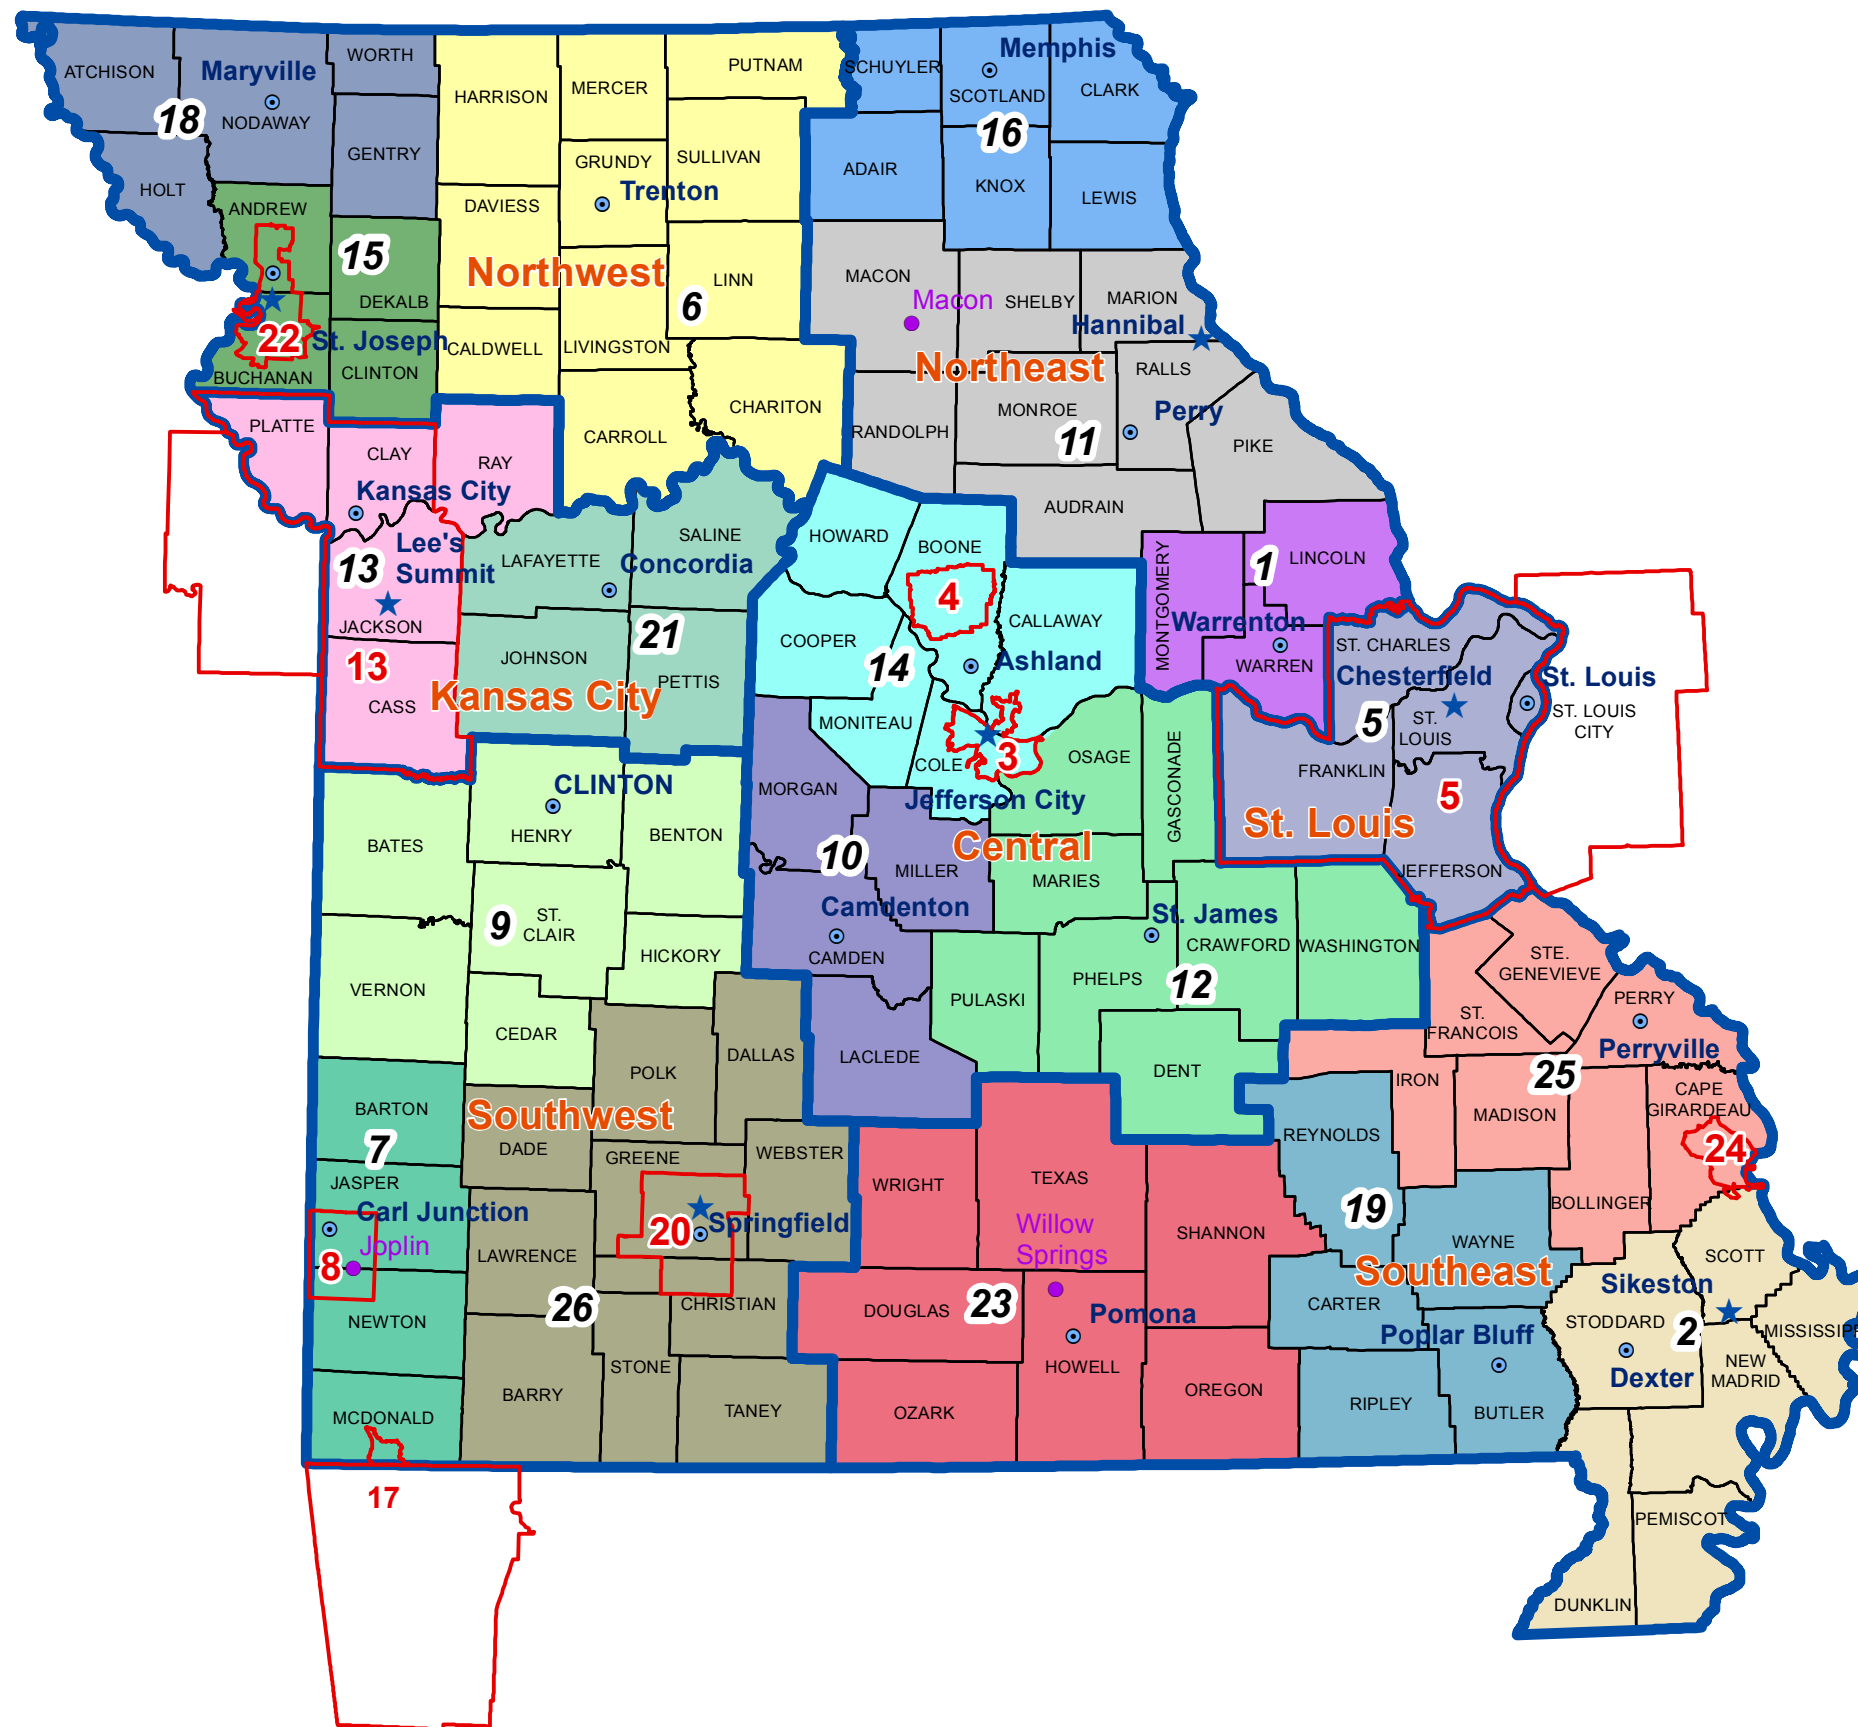

# Missouri

## Regional Planning Commissions and Metropolitan Planning Organizations

### Planning Liaisons

**MoDOT District**

**19 Regional Planning Commission**

**9 Metropolitan Planning Organization**

**★ MoDOT District Office**

**● Regional Office**

**⊙ RPC Office**

Angie Hoecker (573) 526-4142 [Angela.Hoecker@modot.mo.gov](mailto:Angela.Hoecker@modot.mo.gov)  
 Northwest, Northeast and Kansas City District