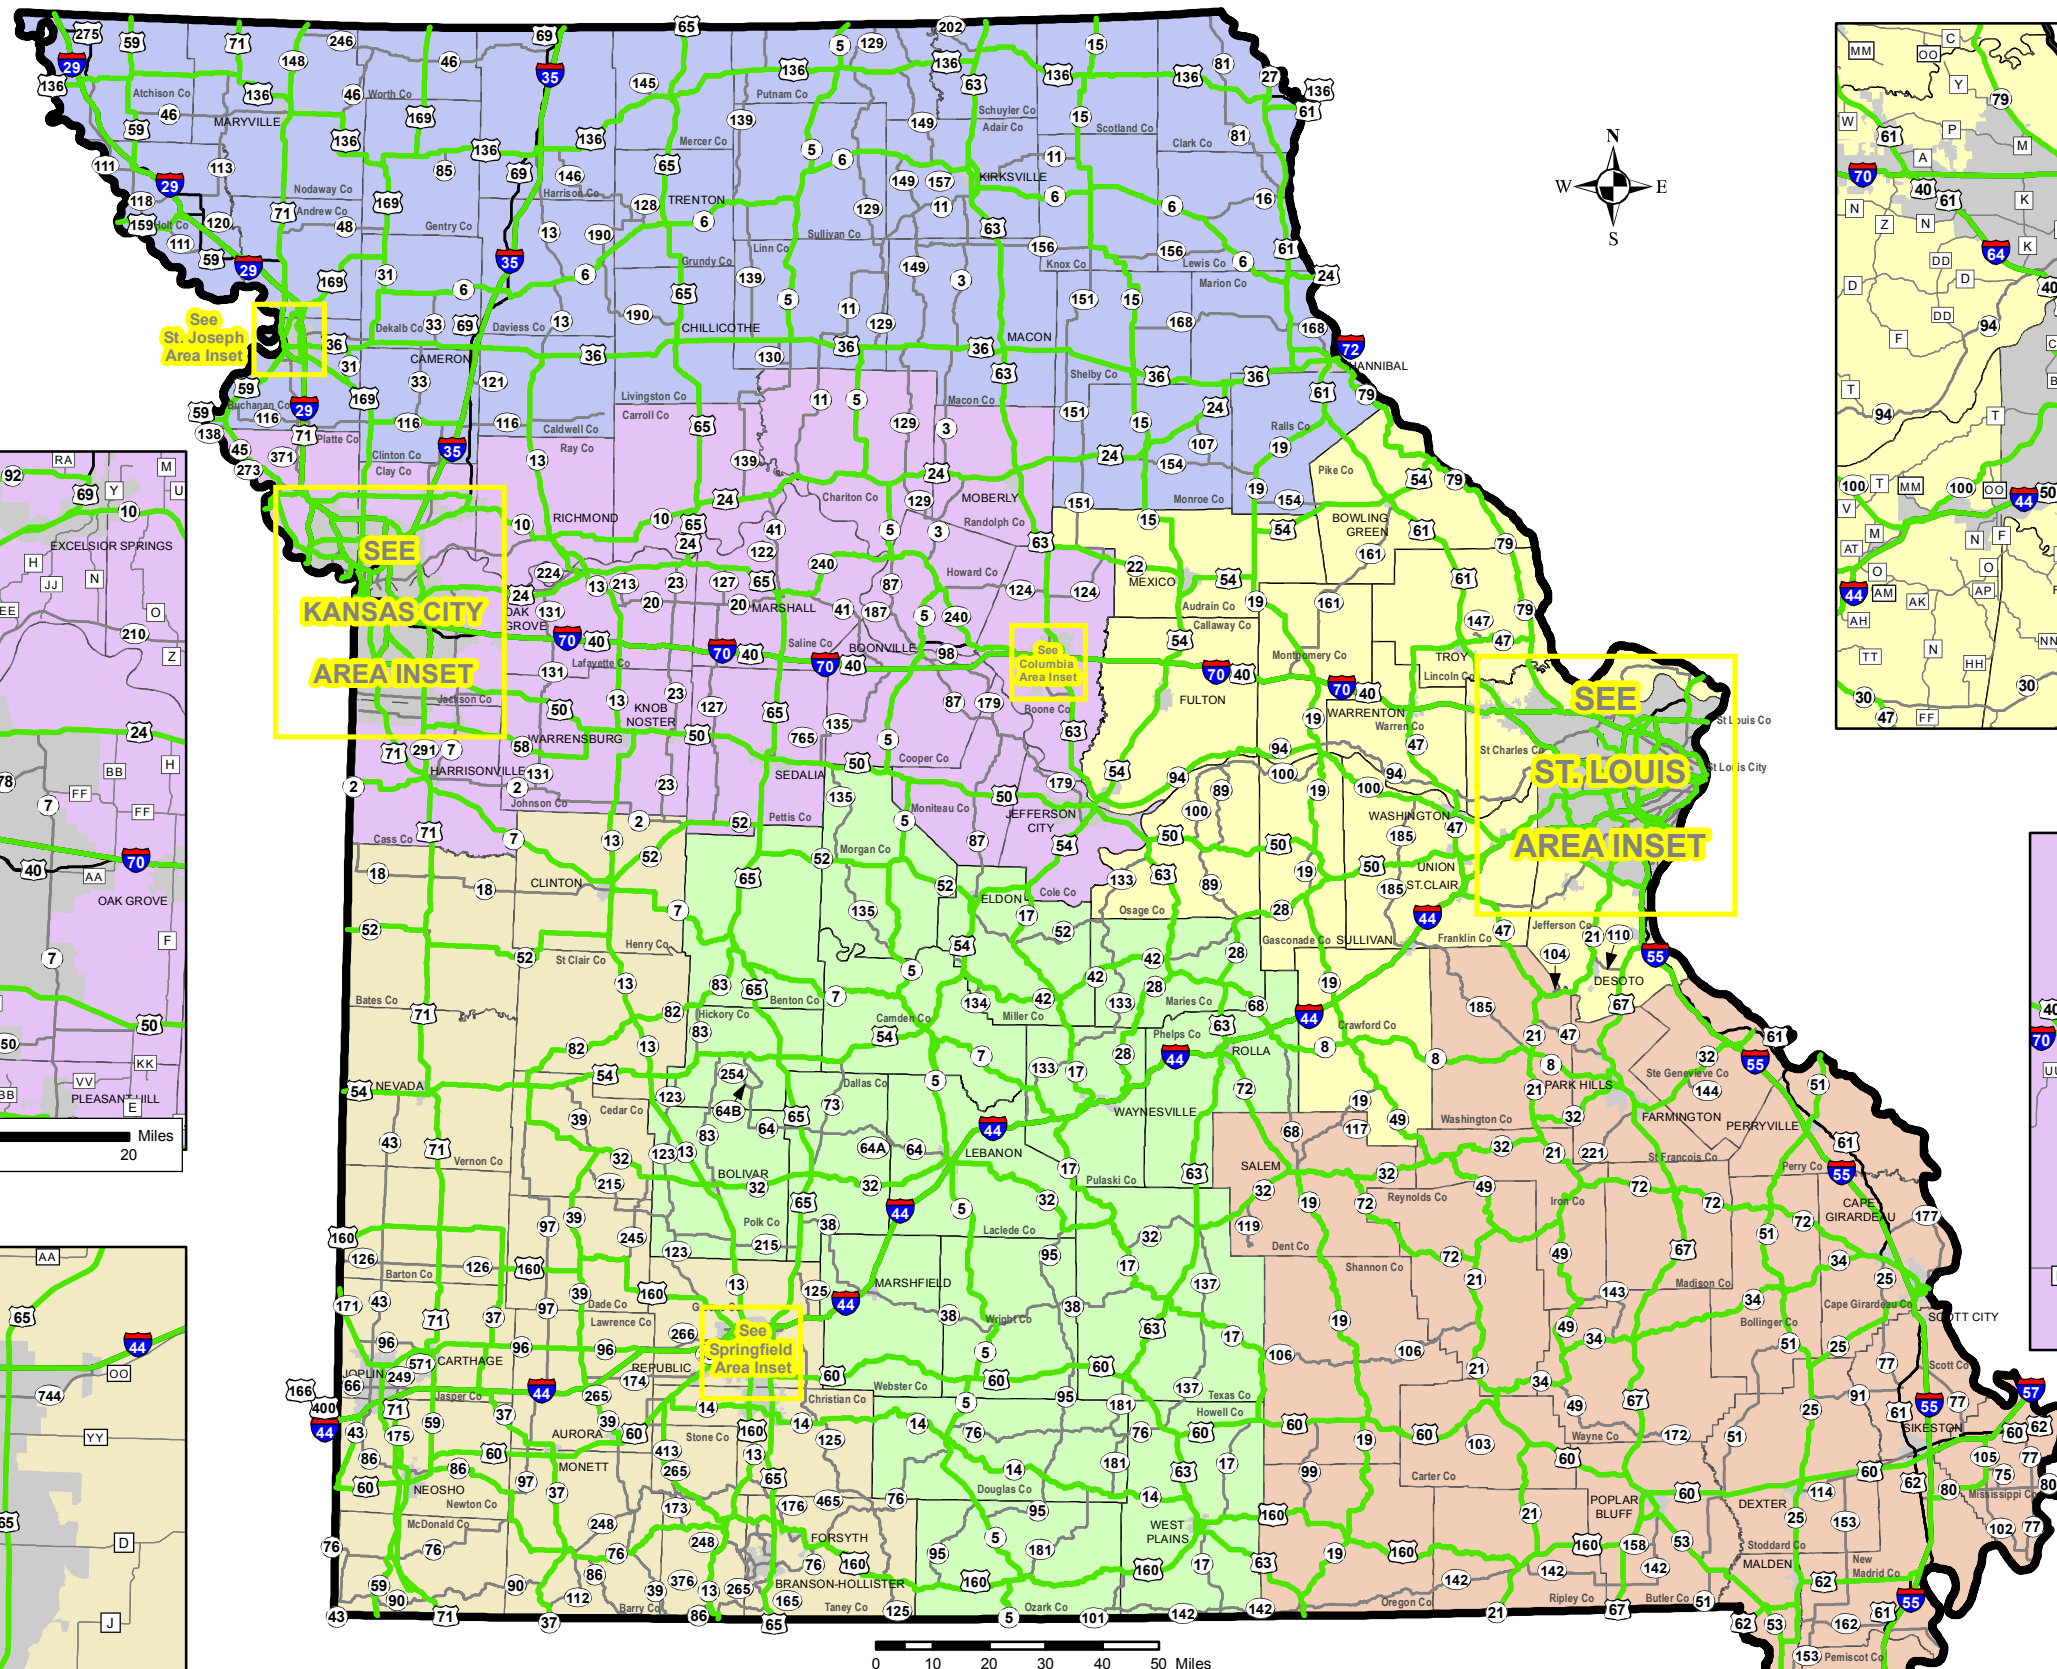

St. Joseph Area

MoDOT Controlled Travelways for Junkyards by Outdoor Advertising Area

St. Louis Area

Kansas City Area

Springfield Area

See St. Joseph Area Inset

SEE KANSAS CITY AREA INSET

See Columbia Area Inset

SEE ST. LOUIS AREA INSET

See Springfield Area Inset

- MoDOT Controlled Travelways for Junkyards
- County Boundary
- Urban Areas

Columbia Area

Joyce Musick
 Outdoor Advertising Manager
 P.O. Box 270
 Jefferson City, MO 65102
 Phone 573-522-6151
 Fax 573-751-3642
 Joyce.Musick@modot.mo.gov