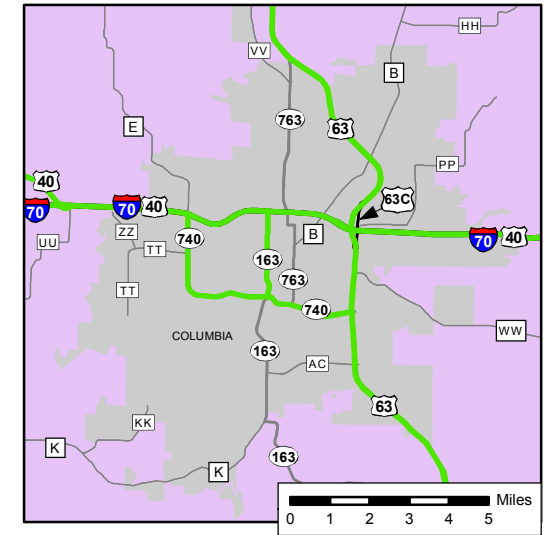

St. Joseph Area

MoDOT Controlled Travelways for Junkyards by Outdoor Advertising Area

St. Louis Area

Kansas City Area

Springfield Area

See St. Joseph Area Inset

SEE KANSAS CITY AREA INSET

See Columbia Area Inset

SEE ST. LOUIS AREA INSET

See Springfield Area Inset

- MoDOT Controlled Travelways for Junkyards
- County Boundary
- Urban Areas

Columbia Area

Joyce Musick
 Outdoor Advertising Manager
 P.O. Box 270
 Jefferson City, MO 65102
 Phone 573-522-6151
 Fax 573-751-3642
 Joyce.Musick@modot.mo.gov