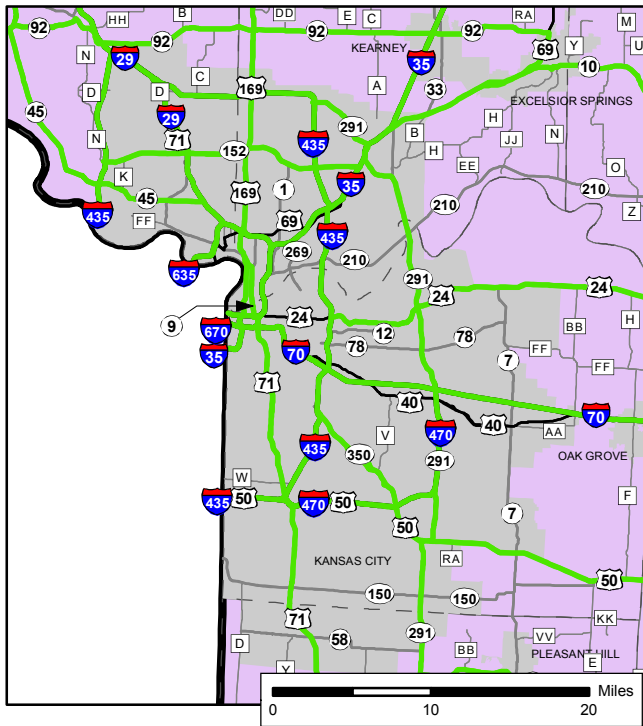

St. Joseph Area

MoDOT Controlled Travelways for Junkyards by Outdoor Advertising Area

St. Louis Area

Kansas City Area

Springfield Area

See St. Joseph Area Inset

SEE KANSAS CITY AREA INSET

See Columbia Area Inset

SEE ST. LOUIS AREA INSET

See Springfield Area Inset

- MoDOT Controlled Travelways for Junkyards
- County Boundary
- Urban Areas

Columbia Area

Joyce Musick
 Outdoor Advertising Manager
 P.O. Box 270
 Jefferson City, MO 65102
 Phone 573-522-6151
 Fax 573-751-3642
 Joyce.Musick@modot.mo.gov