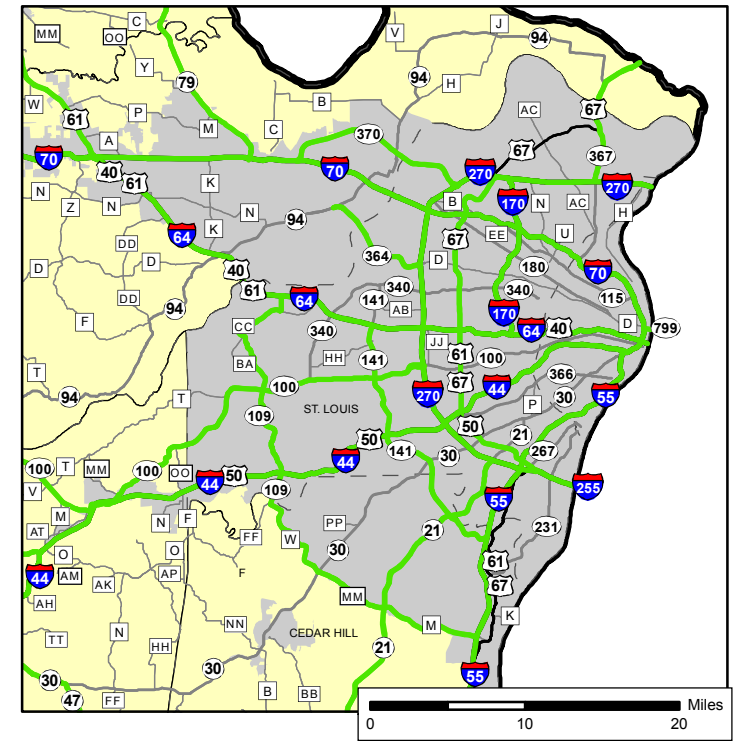

St. Joseph Area

MoDOT Controlled Travelways for Junkyards by Outdoor Advertising Area

St. Louis Area

Kansas City Area

Springfield Area

See St. Joseph Area Inset

SEE KANSAS CITY AREA INSET

See Columbia Area Inset

SEE ST. LOUIS AREA INSET

See Springfield Area Inset

- MoDOT Controlled Travelways for Junkyards
- County Boundary
- Urban Areas

Columbia Area

Joyce Musick
 Outdoor Advertising Manager
 P.O. Box 270
 Jefferson City, MO 65102
 Phone 573-522-6151
 Fax 573-751-3642
 Joyce.Musick@modot.mo.gov