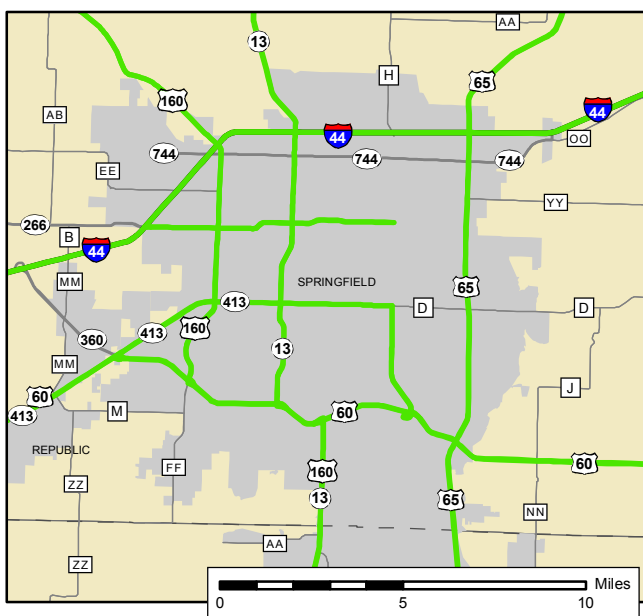

St. Joseph Area

MoDOT Controlled Travelways for Junkyards by Outdoor Advertising Area

St. Louis Area

Kansas City Area

Springfield Area

See St. Joseph Area Inset

SEE KANSAS CITY AREA INSET

See Columbia Area Inset

SEE ST. LOUIS AREA INSET

See Springfield Area Inset

- MoDOT Controlled Travelways for Junkyards
- County Boundary
- Urban Areas

Columbia Area

Joyce Musick
 Outdoor Advertising Manager
 P.O. Box 270
 Jefferson City, MO 65102
 Phone 573-522-6151
 Fax 573-751-3642
 Joyce.Musick@modot.mo.gov