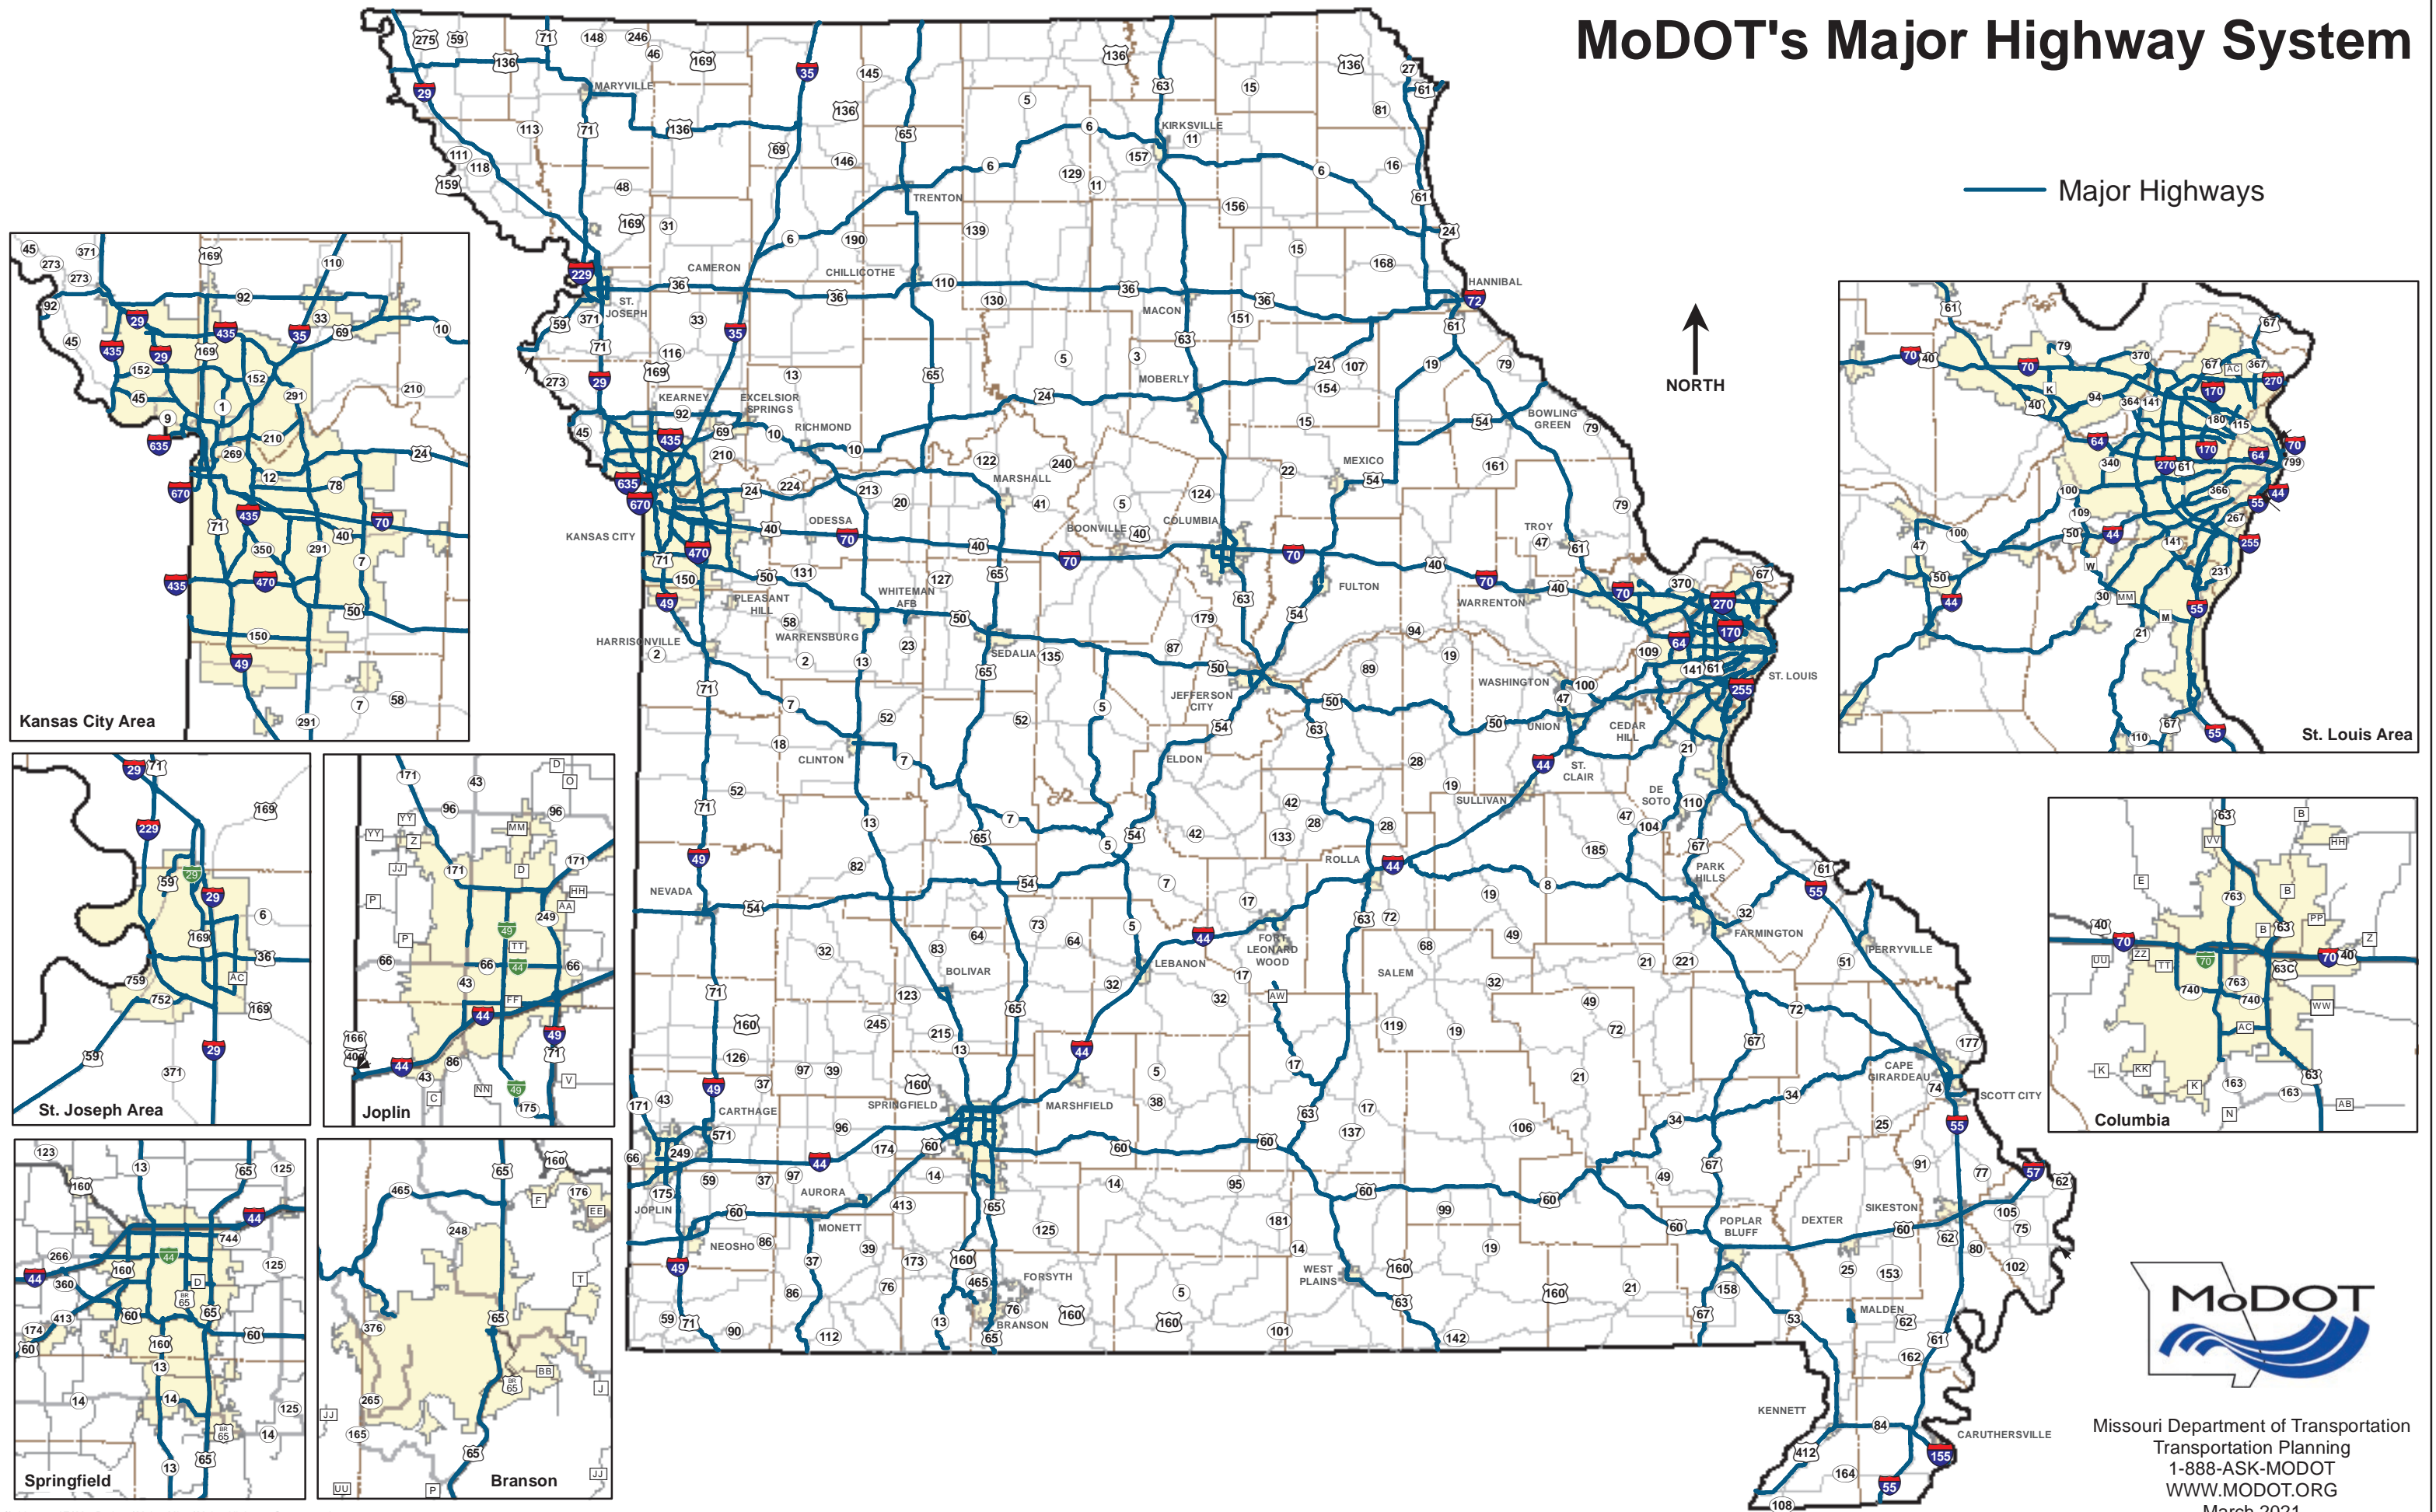

MoDOT's Major Highway System

— Major Highways

Missouri Department of Transportation
Transportation Planning
1-888-ASK-MODOT
WWW.MODOT.ORG
March 2021

(\\gh4wp07\Z:\MapProjects\Major_Minor\Major_Highway_System.mxd