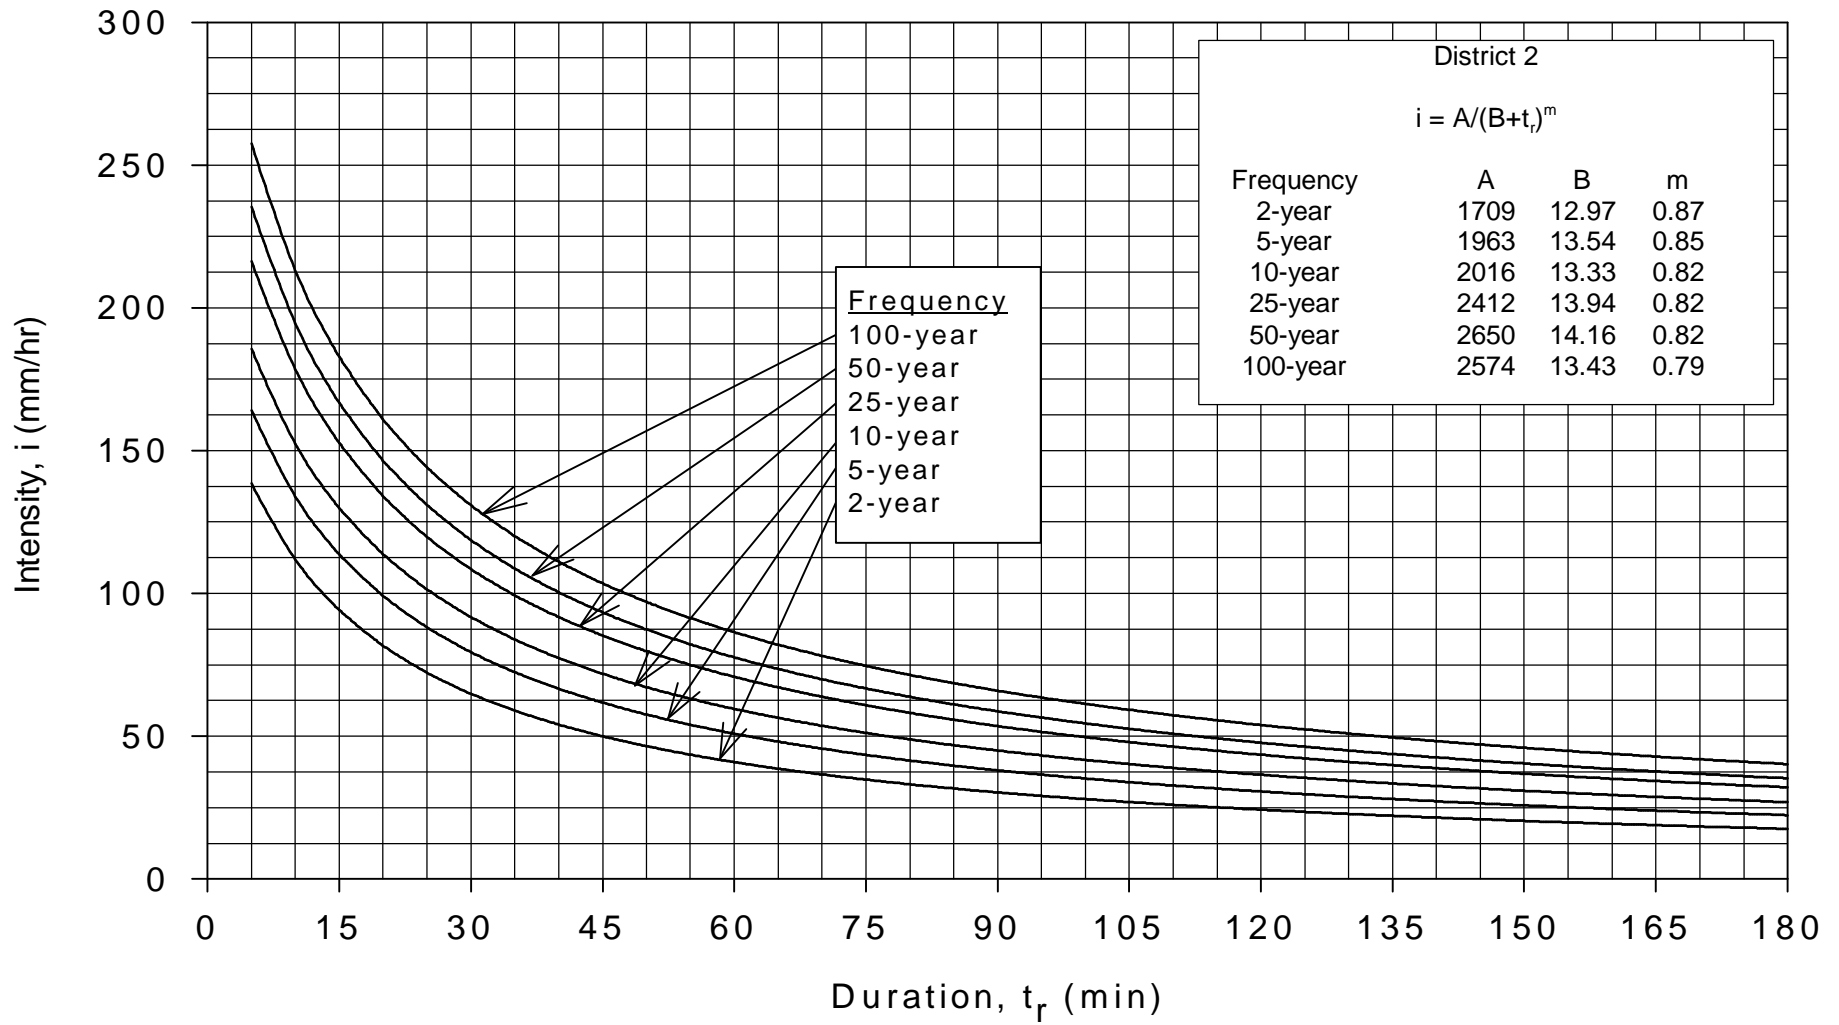

Rainfall Intensity-Duration-Frequency Curves for MoDOT District 2

Rainfall Intensity-Duration-Frequency Curves for MoDOT District 2