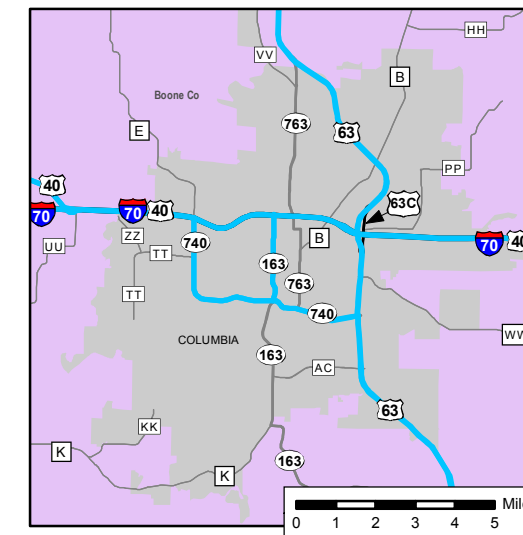

St. Joseph Area

MoDOT Outdoor Advertising Controlled Travelways by Outdoor Advertising Area

St. Louis Area

Kansas City Area

SEE
KANSAS CITY
AREA INSET

SEE
ST. LOUIS
AREA INSET

Columbia Area

See
Springfield
Area Inset

Springfield Area

-  Outdoor Advertising Controlled Travelways
-  County Boundary
-  Urban Areas

Joyce Musick
 Outdoor Advertising Manager
 P.O. Box 270
 Jefferson City, MO 65102
 Phone 573-522-6151
 Fax 573-751-3642
 Joyce.Musick@modot.mo.gov