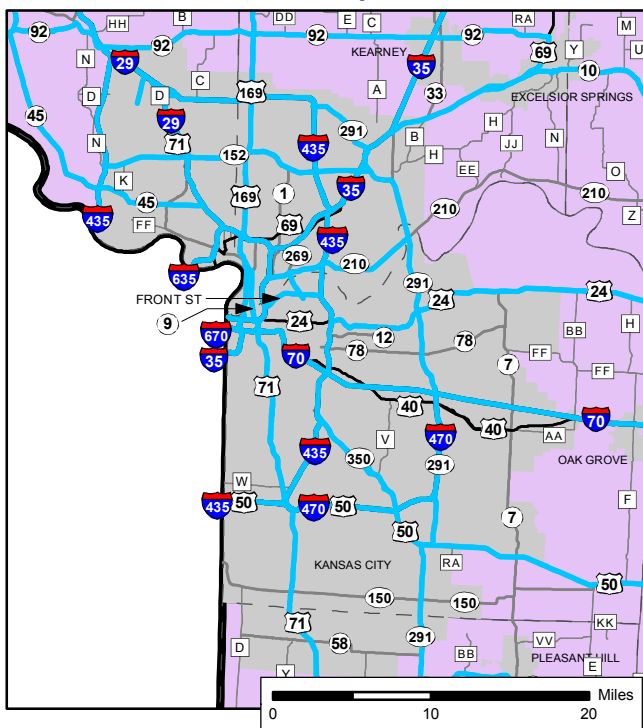

St. Joseph Area

MoDOT Outdoor Advertising Controlled Travelways by Outdoor Advertising Area

St. Louis Area

Kansas City Area

SEE
KANSAS CITY
AREA INSET

SEE
ST. LOUIS
AREA INSET

Columbia Area

See
Springfield
Area Inset

Springfield Area

-  Outdoor Advertising Controlled Travelways
-  County Boundary
-  Urban Areas

Joyce Musick
 Outdoor Advertising Manager
 P.O. Box 270
 Jefferson City, MO 65102
 Phone 573-522-6151
 Fax 573-751-3642
 Joyce.Musick@modot.mo.gov