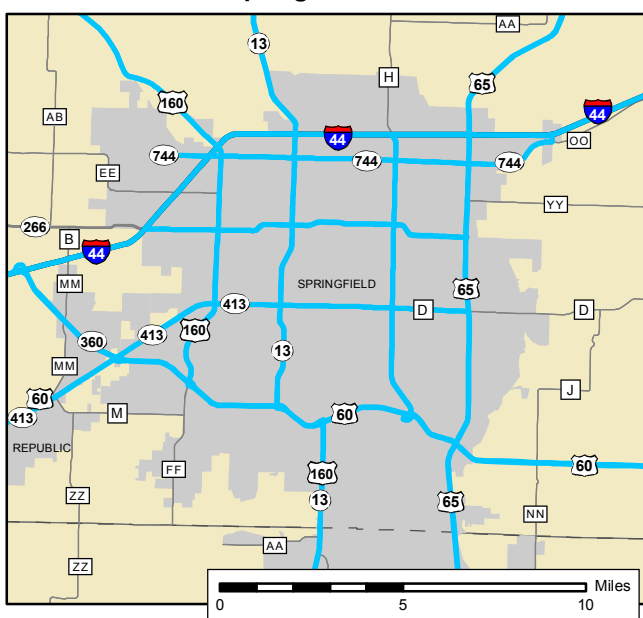

St. Joseph Area

MoDOT Outdoor Advertising Controlled Travelways by Outdoor Advertising Area

St. Louis Area

Kansas City Area

SEE
KANSAS CITY
AREA INSET

SEE
ST. LOUIS
AREA INSET

Columbia Area

See
Springfield
Area Inset

Springfield Area

-  Outdoor Advertising Controlled Travelways
-  County Boundary
-  Urban Areas

Joyce Musick
 Outdoor Advertising Manager
 P.O. Box 270
 Jefferson City, MO 65102
 Phone 573-522-6151
 Fax 573-751-3642
 Joyce.Musick@modot.mo.gov