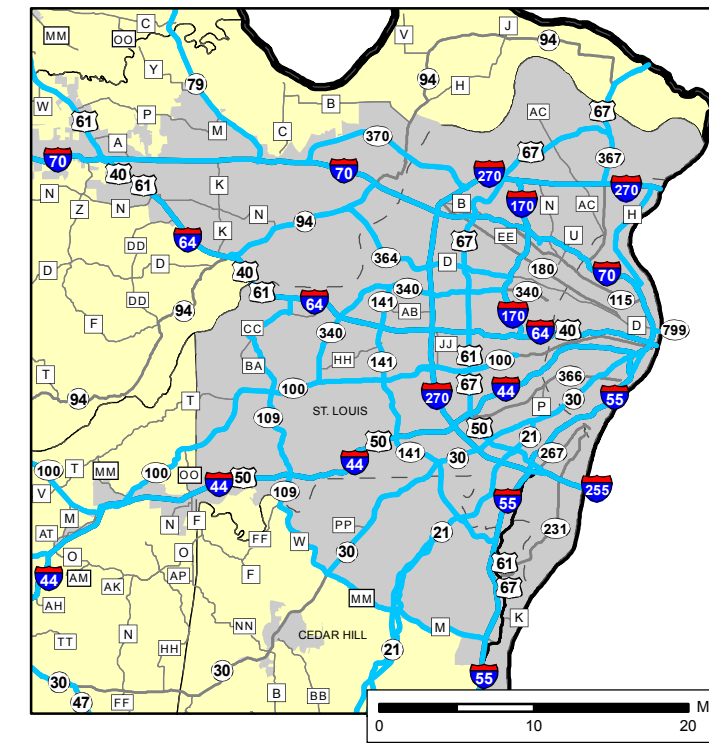

St. Joseph Area

MoDOT Outdoor Advertising Controlled Travelways by Outdoor Advertising Area

St. Louis Area

Kansas City Area

SEE
KANSAS CITY
AREA INSET

SEE
ST. LOUIS
AREA INSET

Columbia Area

See
Springfield
Area Inset

Springfield Area

-  Outdoor Advertising Controlled Travelways
-  County Boundary
-  Urban Areas

Joyce Musick
 Outdoor Advertising Manager
 P.O. Box 270
 Jefferson City, MO 65102
 Phone 573-522-6151
 Fax 573-751-3642
 Joyce.Musick@modot.mo.gov