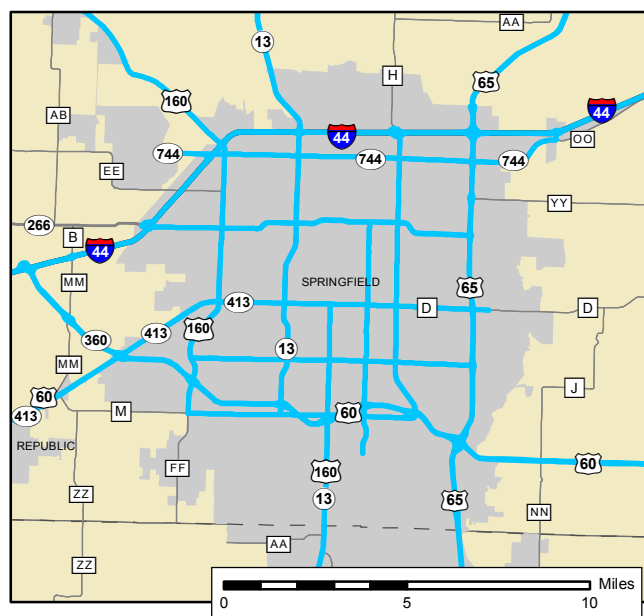

St. Joseph Area

# MoDOT Outdoor Advertising Controlled Travelways by Outdoor Advertising Area

St. Louis Area

Kansas City Area

SEE  
KANSAS CITY  
AREA INSET

SEE  
ST. LOUIS  
AREA INSET

Columbia Area

See  
Springfield  
Area Inset

Springfield Area

- Outdoor Advertising Controlled Travelways
- - County Boundary
- Urban Areas

Joyce Musick  
Outdoor Advertising Manager  
P.O. Box 270  
Jefferson City, MO 65102  
Phone 573-522-6151  
Fax 573-751-3642  
Joyce.Musick@modot.mo.gov