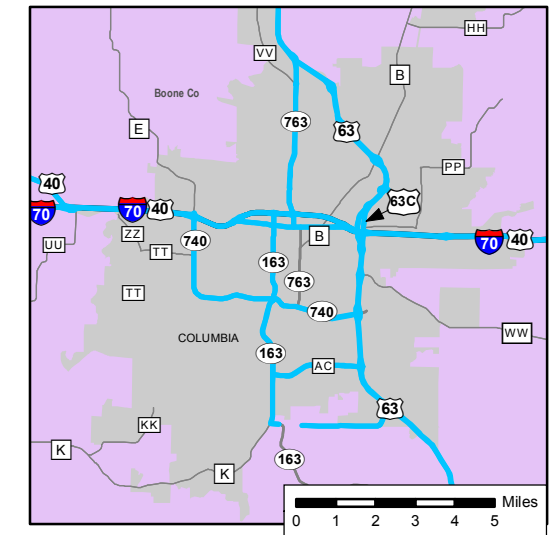

St. Joseph Area

# MoDOT Outdoor Advertising Controlled Travelways by Outdoor Advertising Area

St. Louis Area

Kansas City Area

SEE  
KANSAS CITY  
AREA INSET

SEE  
ST. LOUIS  
AREA INSET

Columbia Area

See  
Springfield  
Area Inset

Springfield Area

- Outdoor Advertising Controlled Travelways
- - County Boundary
- Urban Areas

Joyce Musick  
Outdoor Advertising Manager  
P.O. Box 270  
Jefferson City, MO 65102  
Phone 573-522-6151  
Fax 573-751-3642  
Joyce.Musick@modot.mo.gov