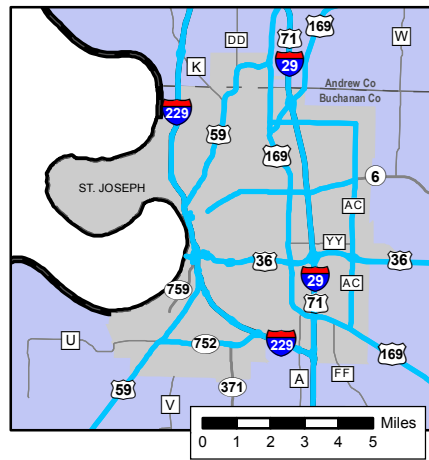

St. Joseph Area

# MoDOT Outdoor Advertising Controlled Travelways by Outdoor Advertising Area

St. Louis Area

Kansas City Area

SEE  
KANSAS CITY  
AREA INSET

SEE  
ST. LOUIS  
AREA INSET

Columbia Area

See  
Springfield  
Area Inset

Springfield Area

- Outdoor Advertising Controlled Travelways
- - County Boundary
- Urban Areas

Joyce Musick  
Outdoor Advertising Manager  
P.O. Box 270  
Jefferson City, MO 65102  
Phone 573-522-6151  
Fax 573-751-3642  
Joyce.Musick@modot.mo.gov