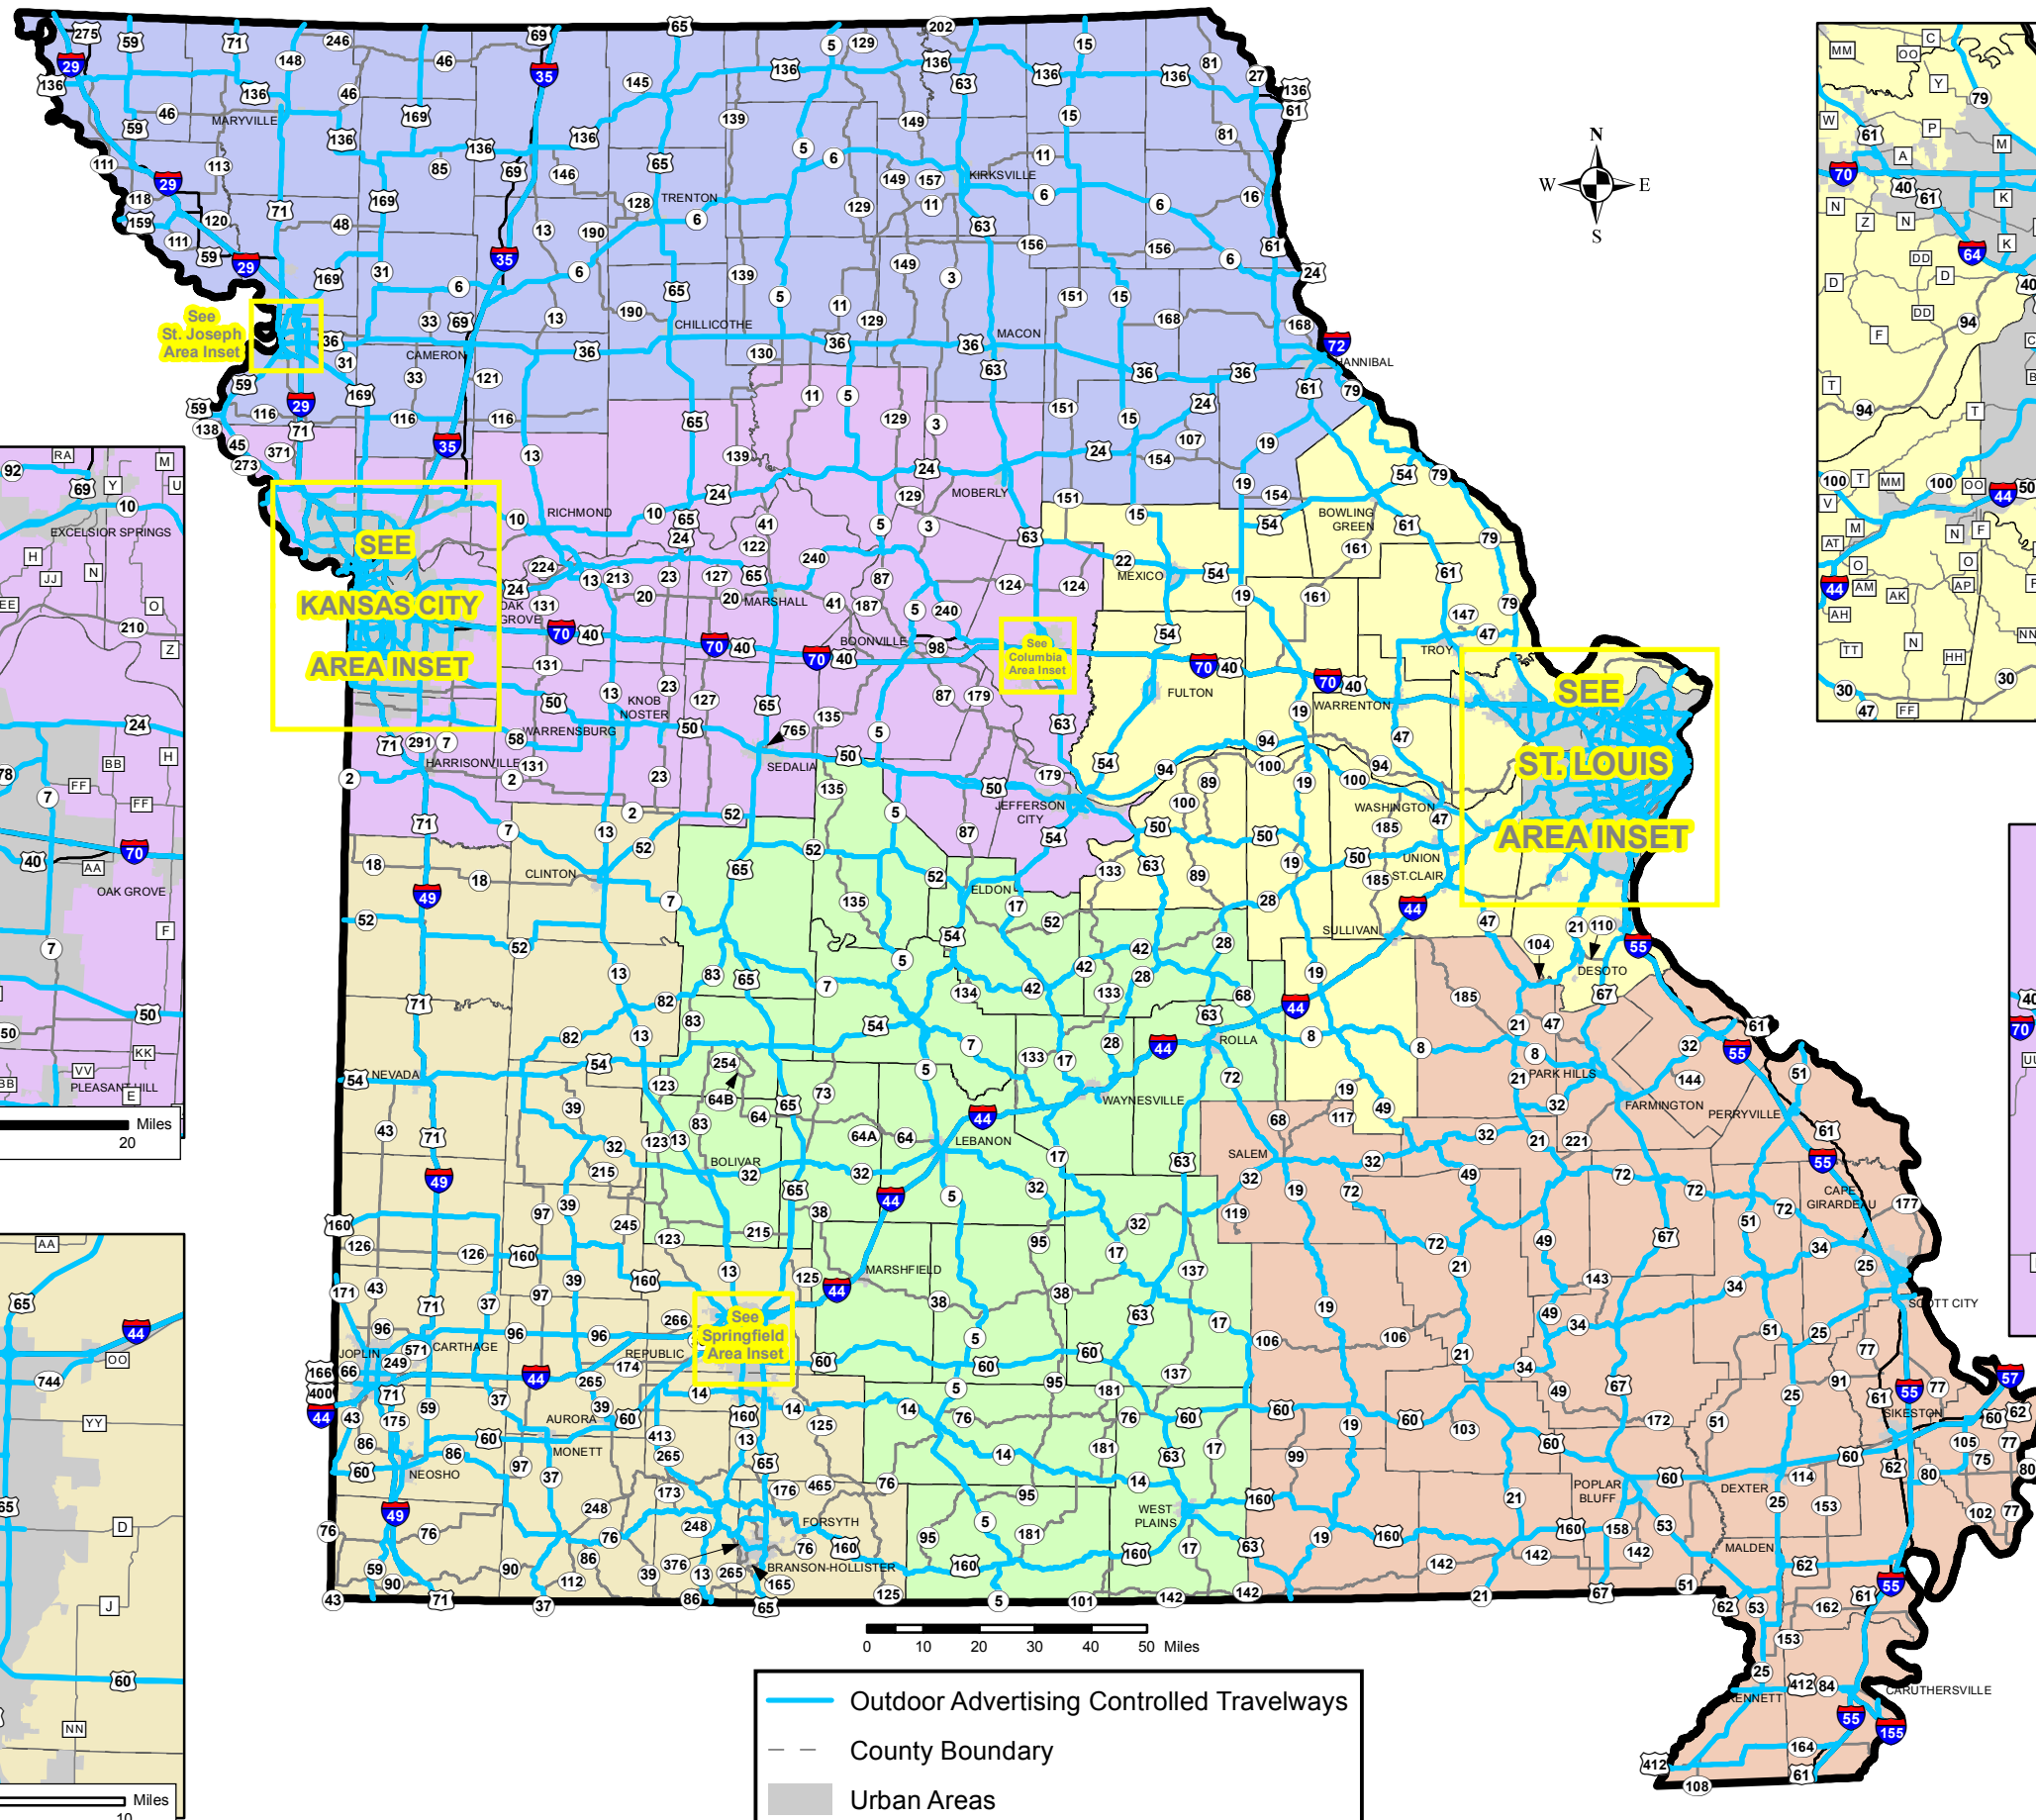

St. Joseph Area

# MoDOT Outdoor Advertising Controlled Travelways by Outdoor Advertising Area

St. Louis Area

Kansas City Area

SEE  
KANSAS CITY  
AREA INSET

SEE  
ST. LOUIS  
AREA INSET

Columbia Area

See  
Springfield  
Area Inset

Springfield Area

- Outdoor Advertising Controlled Travelways
- - County Boundary
- Urban Areas

Joyce Musick  
Outdoor Advertising Manager  
P.O. Box 270  
Jefferson City, MO 65102  
Phone 573-522-6151  
Fax 573-751-3642  
Joyce.Musick@modot.mo.gov