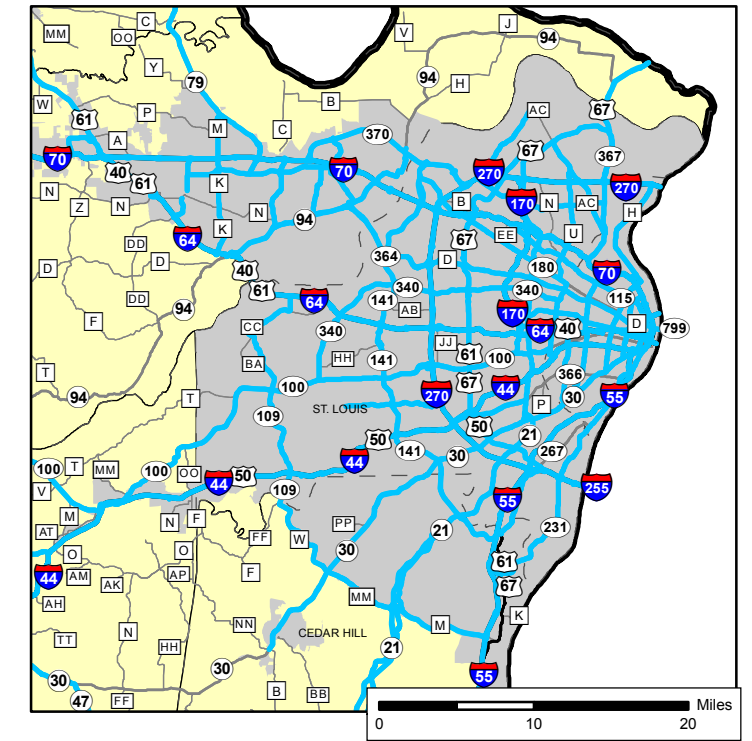

St. Joseph Area

# MoDOT Outdoor Advertising Controlled Travelways by Outdoor Advertising Area

St. Louis Area

Kansas City Area

SEE  
KANSAS CITY  
AREA INSET

SEE  
ST. LOUIS  
AREA INSET

Columbia Area

See  
Springfield  
Area Inset

Springfield Area

- Outdoor Advertising Controlled Travelways
- - County Boundary
- Urban Areas

Joyce Musick  
Outdoor Advertising Manager  
P.O. Box 270  
Jefferson City, MO 65102  
Phone 573-522-6151  
Fax 573-751-3642  
Joyce.Musick@modot.mo.gov