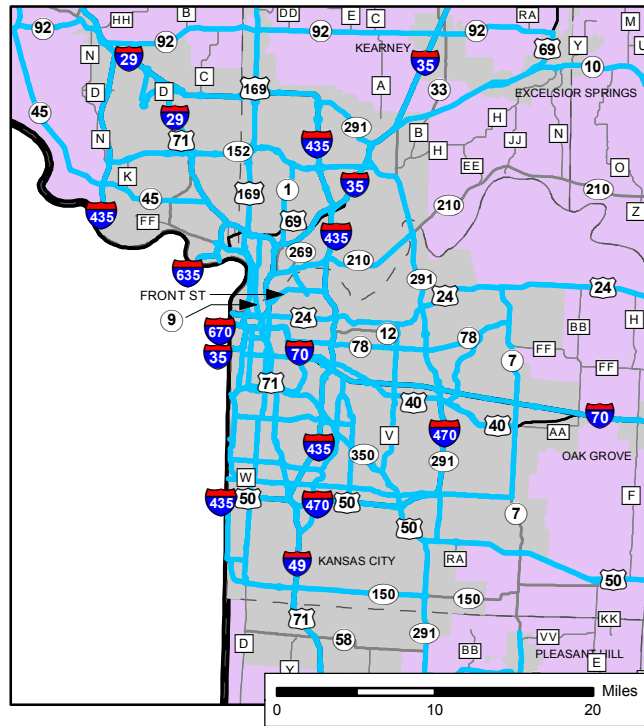

St. Joseph Area

# MoDOT Outdoor Advertising Controlled Travelways by Outdoor Advertising Area

St. Louis Area

Kansas City Area

SEE  
KANSAS CITY  
AREA INSET

SEE  
ST. LOUIS  
AREA INSET

Columbia Area

See  
Springfield  
Area Inset

Springfield Area

- Outdoor Advertising Controlled Travelways
- - County Boundary
- Urban Areas

Joyce Musick  
Outdoor Advertising Manager  
P.O. Box 270  
Jefferson City, MO 65102  
Phone 573-522-6151  
Fax 573-751-3642  
Joyce.Musick@modot.mo.gov